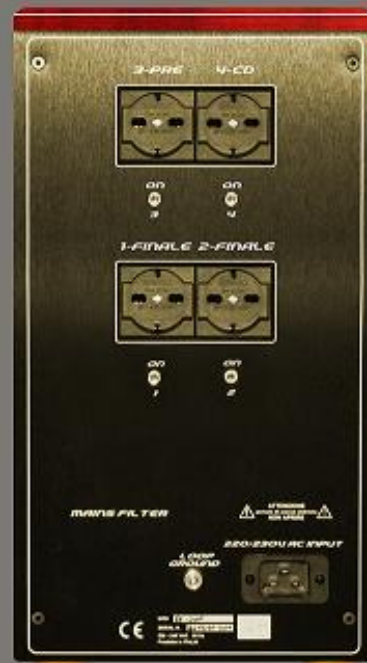

PRODUCT INFORMATION

MK 1200

GALACTRON

## MK 1200 Mains Filter

Max Power Handling: 1200 Watts Total

Total dedicated filtered outputs: 4

- 1) & 2) Power Amplifier (max output power 1000 watt on both outlets)
- 3) Line Preamp (max. output power 100 watt)
- 4) CD player (max. output power 100 watt)

PS: The 1 & 2 Output connectors (Power amplifiers) are wired by a single Main Power Transformer with a maximum output power of 1000W. You can use also a single output connector with a maximum load of 1000W or you can share the load in different ways, without exceeding the maximum supported power of the transformer.

Operating voltage: 230V +/- 10%

Dimensions (HxWxD): 380x435x220mm

Weight: Kgs 28

[www.galactron.it](http://www.galactron.it)