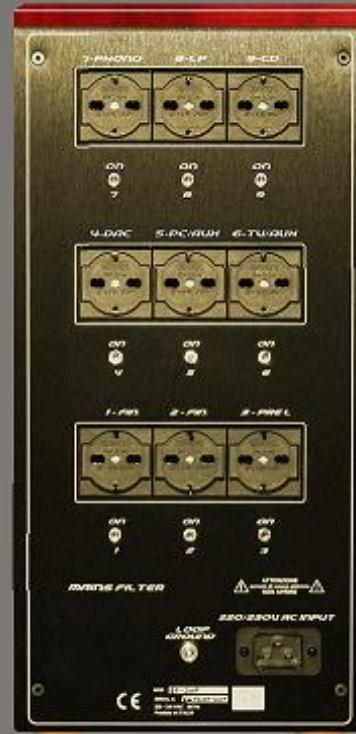

MK 4600

MK 4600 Mains Filter

Max Power Handling: 4600 Watts Total

Total dedicated filtered outputs: 9

1) & 2) Power Amplifier (max output power 1500W each)

3) Line Preamplifier + 7) Phono Preamplifier + 8) Turntable (max. output power 500W on 3 outlets)

4) Dac + 5) PC/Aux + 6) TV/Aux (max. output power 1000W on 3 outlets)

9) CD player (max. output power 100W)

PS: The 3,7&8 Output connectors (Line Pre, Phono Pre and Turntable) are wired by a single Main Power Transformer with a maximum output power of 500W. You can use also a single output connector with a maximum load of 500W or you can share the load in different ways, without exceeding the maximum supported power of the transformer. This is also true for 4,5&6 output connectors that are wired with a single Main Transformer with a maximum output power of 1000W.

Operating voltage :230V +/-10%

Dimensions (HxWxD): 465x515x220mm

Weight: Kgs 55